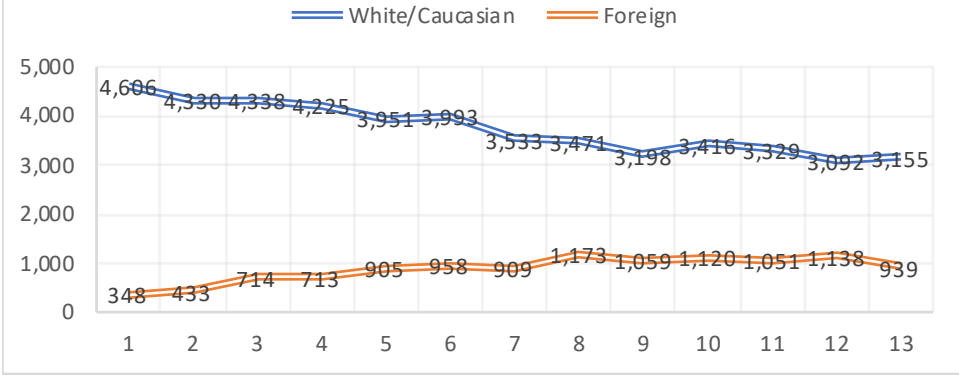

White/Caucasia	4,606	4,330	4,338	4,225	3,951	3,993
Foreign	348	433	714	713	905	958

## WHITE VS. FOREIGN STUDENTS AT UIUC

3,533	3,471	3,198	3,416	3,329	3,092	3,155
909	1,173	1,059	1,120	1,051	1,138	939